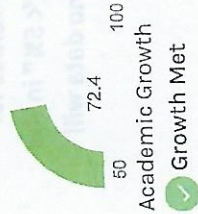

Go to the Analytics Site to
(<https://ncreportcards.ondemand.sas.com/landing.html>)

Compare to Other Schools [↔](#)

2018-19 Overall Performance **E**

View Performance by School or District | View Performance by Subgroup

Performance Grade Score History

C 2018-19
GRADE

57

PERFORMANCE GRADE SCORE

Academic Growth History

Growth Range	Growth Status
85.0-100.0	Exceeded
70.0-84.9	Met
50.0-69.9	Not Met

D 2018-19
EOG MATH GRADE

C