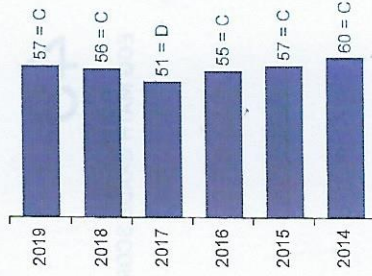

Southwest Middle

Onslow County Schools

School Website: [↑](http://www.onslow.k12.nc.us/southwestms)
(<http://www.onslow.k12.nc.us/southwestms>)

Grade Span: 06-08 Charter: No
3000 Furia Dr, Jacksonville, NC 28540
910-455-1105

Performance Grade Score History

C 2018-19
GRADE

57

PERFORMANCE GRADE SCORE

Academic Growth History

Growth Range	Growth Status
85.0-100.0	Exceeded
70.0-84.9	Met
50.0-69.9	Not Met

D 2018-19
EOG MATH GRADE

C