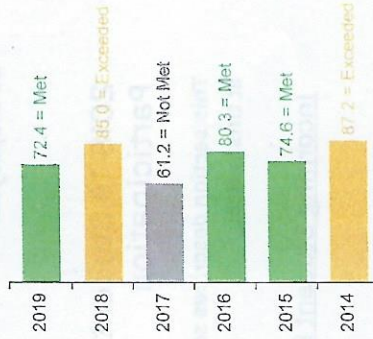

Performance Grade Score History

C 2018-19
GRADE

57

PERFORMANCE GRADE SCORE

Academic Growth History

Growth Range	Growth Status
85.0-100.0	Exceeded
70.0-84.9	Met
50.0-69.9	Not Met

D 2018-19
EOG MATH GRADE

C

49

EOG MATH GRADE SCORE

2018-19
EOG READING GRADE

59

EOG READING GRADE
SCORE

Growth Met

 **Note - To protect student privacy, some data values for small groups will be suppressed as "> 95%" or "< 5%" in the charts or tables below. For counts less than 10, no data will be displayed.**